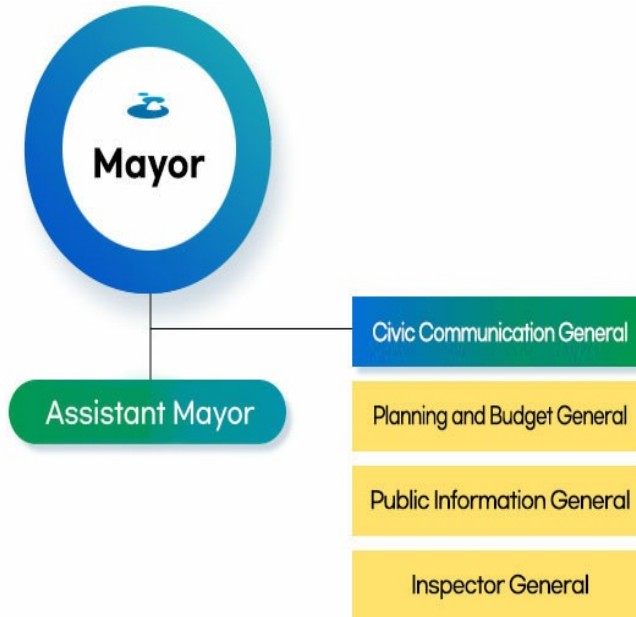

Yeosu Web Contents

2024년 07월 15일 11시 26분

목차

목차	2
Organization	3
Direct Agency	4
General Public Offices	4
Eup, Myeon, Dong (1 eup, 6 myeons, 20 dong)	4

Administrative organization consists of a mayor, an assistant mayor, 6 bureaus (4 head quarters, 38 departments), general council office (1 bureau, 4 services), 2 affiliated agencies (8 departments), general public office (2 teams, 6 departments), 1 branch office, and 27 eup, myeon, and dong.

Administration & Safety

- Dept. of General Affairs
- Dept. of Accounting
- Dept. of Safety Affairs
- Dept. of Tax Affairs
- Dept. of Tax Collection
- Dept. of Civil Petition

Culture & Industry Bureau

- Dept. of Culture and Arts
- Dept. of Culture and Heritage
- Dept. of Industrial Support
- Dept. of Energy Policy
- Dept. of Local Economy
- Dept. of Jobs for The Youth
- Dept. of Smart Information