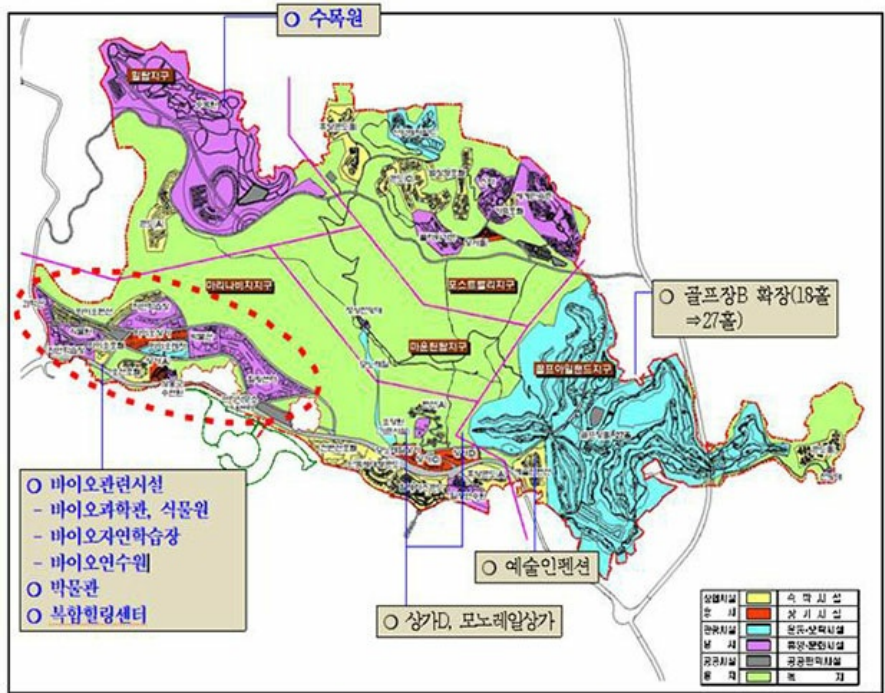

## Arrangement Plan for Each business (As of December 2020)

(<http://www.yeosu.go.kr>)

- Location: Vicinities of 5 ri's, including Jangsu-ri, Hwayang-myeon, Yeosu-si
- Area: 9.17km<sup>2</sup>
- Business Type: End User Development
- Business Type: Bio related facilities (Science Hall, Botanical Garden), Museum, Complex Healing Center

**Arrangement Plan for Each Business (As of December 2020)**

COPYRIGHT © NAJU-SI. ALL RIGHTS RESERVED.