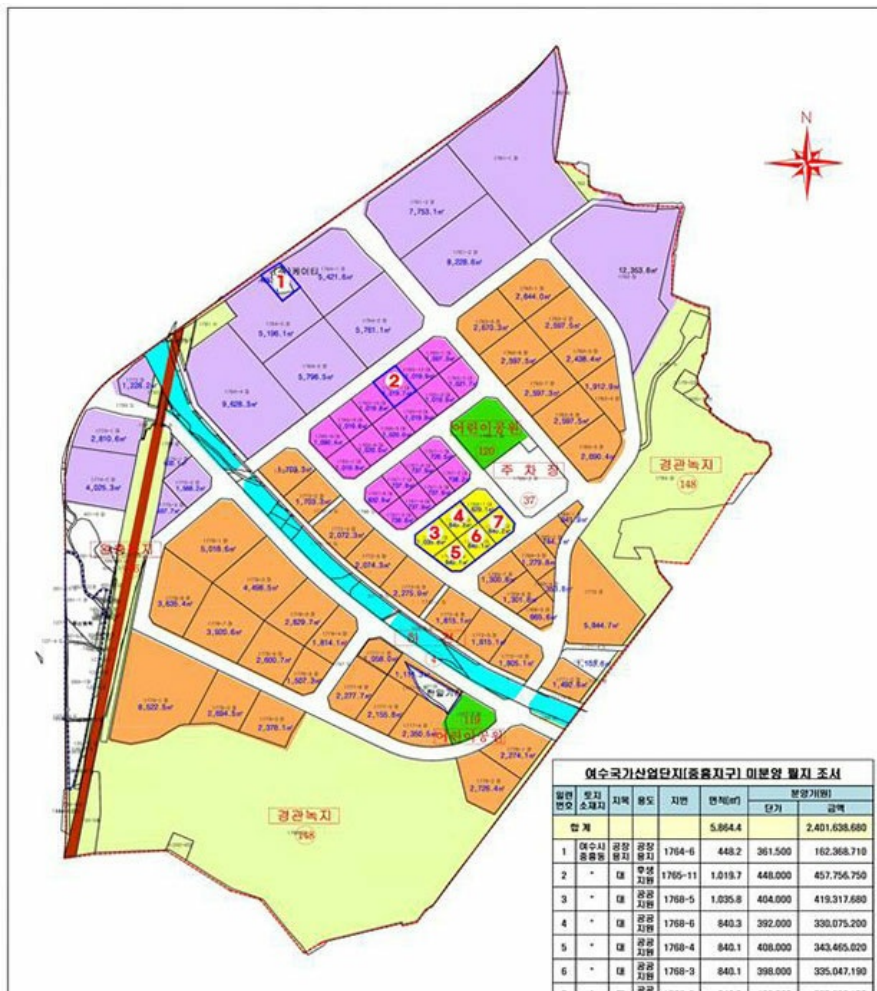

## Industrial Complex Samdong Zone

- Location: Yeosu-si, Jusam-dong 521-1 and vicinities
- Area: 451,544m<sup>2</sup>
- Business Type: Allotment

### Arrangement Plan for Each Business (As of December, 2020)

# Industrial Complex Jungheung Zone

- Location: 1765-11, Jungheung-dong, Yeosu-si and vicinities
- Area: 786 thousand m<sup>2</sup>
- Business Type: Allotment

## Arrangement Plan for Each business (As of December 2020)

(<http://www.yeosu.go.kr>)

- Location: Vicinities of 5 ri's, including Jangsu-ri, Hwayang-myeon, Yeosu-si
- Area: 9.17km<sup>2</sup>
- Business Type: End User Development
- Business Type: Bio related facilities (Science Hall, Botanical Garden), Museum, Complex Healing Center