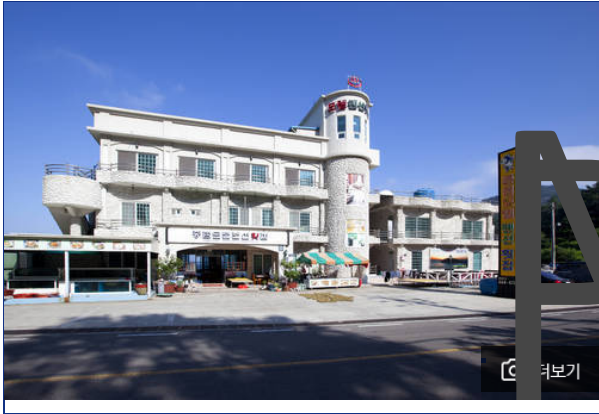

Motel

Detailed Description

Jongjeom Motel Pension & Sashimi Restaurant is in the beautiful Dolsando Island. They provide accommodation and dining service at the same time. Visitors of Hyangilam temple stay at this motel which has a great view of the coast of Yeosu. It's a nice place to spend a night after looking around tourist attractions of Dolsando area.

Information Use

Check In/Out	15:00 / 11:00	Closing Days	공휴일휴무
Parking	10 / 10	Telephone Reservations	Possibility
High season Summer	7month 1day ~ 8month 30day	Highest season Summer	7month 1day ~ 8month 30day
High season Winter	12month 1day ~ 1month 1day	Highest season Winter	12month 1day ~ 1month 1day
Breakfast	Offer	Foreign Language Guides	Possibility()

Room Information

Room capacity : 4person (biggest person : 8person) Extra payment : 10,000Won Low season : 50,000Won Low season Weekend : 70,000Won High season :	Room capacity : 2person (biggest person : 6person) Extra payment : 10,000Won Low season : 30,000Won Low season Weekend : 40,000Won High season :	Room capacity : 2person (biggest person : 4person) Extra payment : 10,000Won Low season : 40,000Won Low season Weekend : 50,000Won High season :